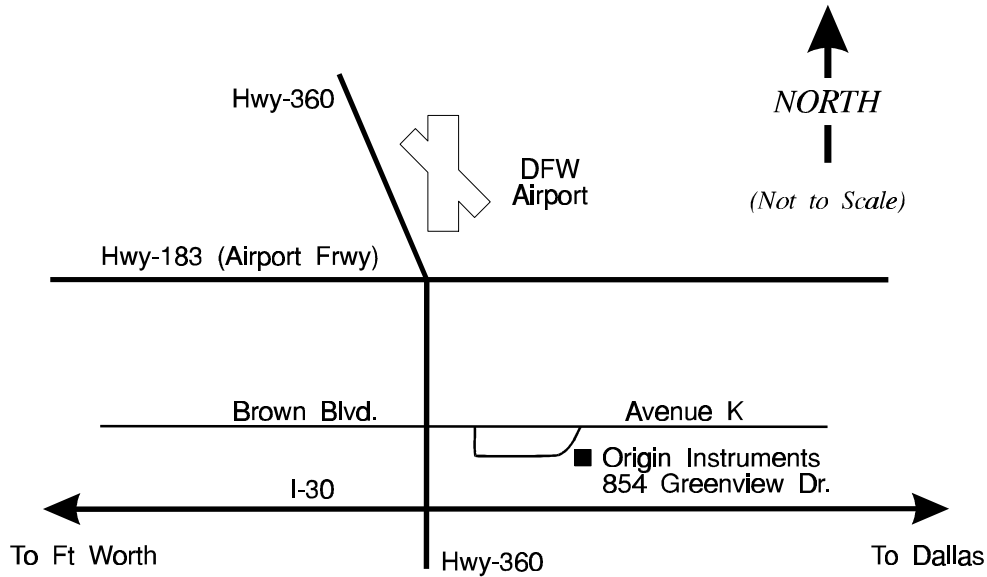

Origin Instruments Corporation
854 Greenview Drive
Grand Prairie, TX 75050-2438
972-606-8740
972-606-8741 FAX

Origin Instruments is located in the Greenview Technology Center approximately five miles directly south of D/FW airport.

From Dallas: Take I-30 or Hwy-183 (Airport Freeway) west until Texas highway 360. If traveling on I-30, turn north onto hwy. 360. Take the first exit (Avenue K/Brown Blvd.) off hwy. 360 and turn right (east). Turn right on the first street (Greenview Drive) and follow it to Origin Instruments on the right hand side.

From Ft. Worth: Take I-30 or Hwy-183 (Airport Freeway) east until Texas highway 360. If traveling on I-30, turn north onto hwy. 360. Take the first exit (Avenue K/Brown Blvd.) off hwy. 360 and turn right (east). Turn right on the first street (Greenview Drive) and follow it to Origin Instruments on the right hand side.

From D/FW Airport: Take the south exit out of the airport following signs to Ft. Worth. Take the exit onto Texas highway 360 south to Arlington. Follow Hwy. 360 exiting on the Avenue K/Brown Boulevard exit. Turn left across the bridge (east) onto Avenue K. Turn right on the first street (Greenview Drive) and follow it to Origin Instruments on the right hand side.